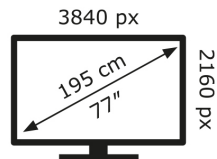

LG Electronics

OLED77C36LC

**126** kWh/1000h

ABCDEF**G**

**239** kWh/1000h

2019/2013