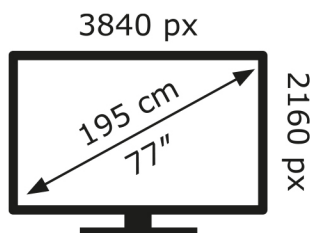

LG Electronics

OLED77C46LA

126 kWh/1000h

ABCDEF**G**

274 kWh/1000h

2019/2013