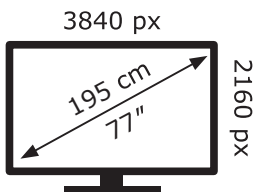

# ENERG

LG Electronics

OLED77C56LB

**134** kWh/1000h

ABCDEF **G**

**326** kWh/1000h