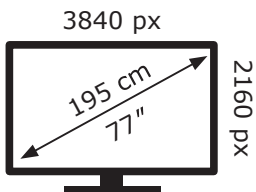

ENERG

LG Electronics

OLED77C66LB

93 kWh/1000h

ABCDEF**G**

260 kWh/1000h