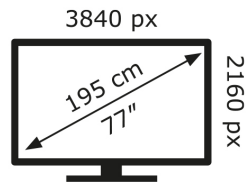

LG Electronics

OLED77G36LA

**124** kWh/1000h

ABCDEF**G**

**304** kWh/1000h

2019/2013