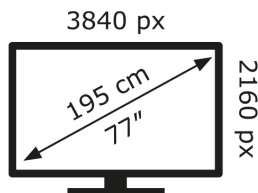

LG Electronics

OLED77G45LW

124 kWh/1000h

ABCDEF**G**

311 kWh/1000h

2019/2013