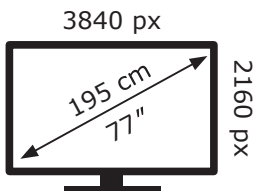

ENERG

LG Electronics

OLED77G64LW

93 kWh/1000h

ABCDEF**G**

334 kWh/1000h

ENERG

LG Electronics