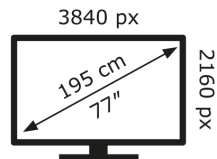

LG Electronics

OLED77C34LA

126 kWh/1000h

ABCDEF**G**

239 kWh/1000h

2019/2013