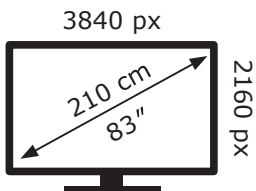

ENERG

LG Electronics

OLED83B6ELB

116 kWh/1000h

ABCDEF**G**

220 kWh/1000h

ENERG

LG Electronics