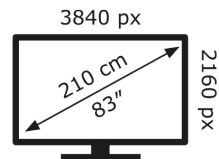

LG Electronics

OLED83C34LA

**150** kWh/1000h

ABCDEF**G**

**282** kWh/1000h

2019/2013