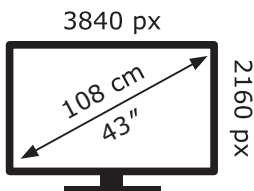

# ENERG

LG Electronics

43QNED84A6C

**54** kWh/1000h

ABCDEF**G**

**83** kWh/1000h