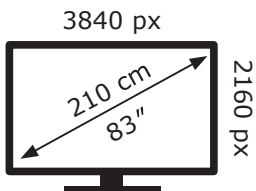

ENERG

LG Electronics

OLED83C64LA

89 kWh/1000h

ABCDEF**G**

292 kWh/1000h