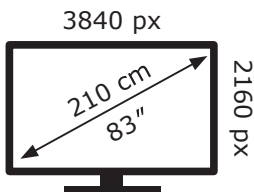

ENERG

LG Electronics

OLED83C66LB

98 kWh/1000h

ABCDEF **G**

292 kWh/1000h