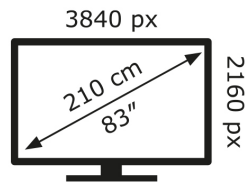

LG Electronics

OLED83G36LA

150 kWh/1000h

ABCDEF**G**

284 kWh/1000h

2019/2013