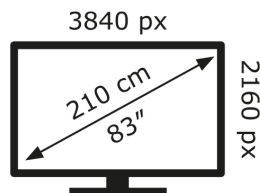

LG Electronics

OLED83G45LW

150 kWh/1000h

ABCDEF**G**

376 kWh/1000h

2019/2013