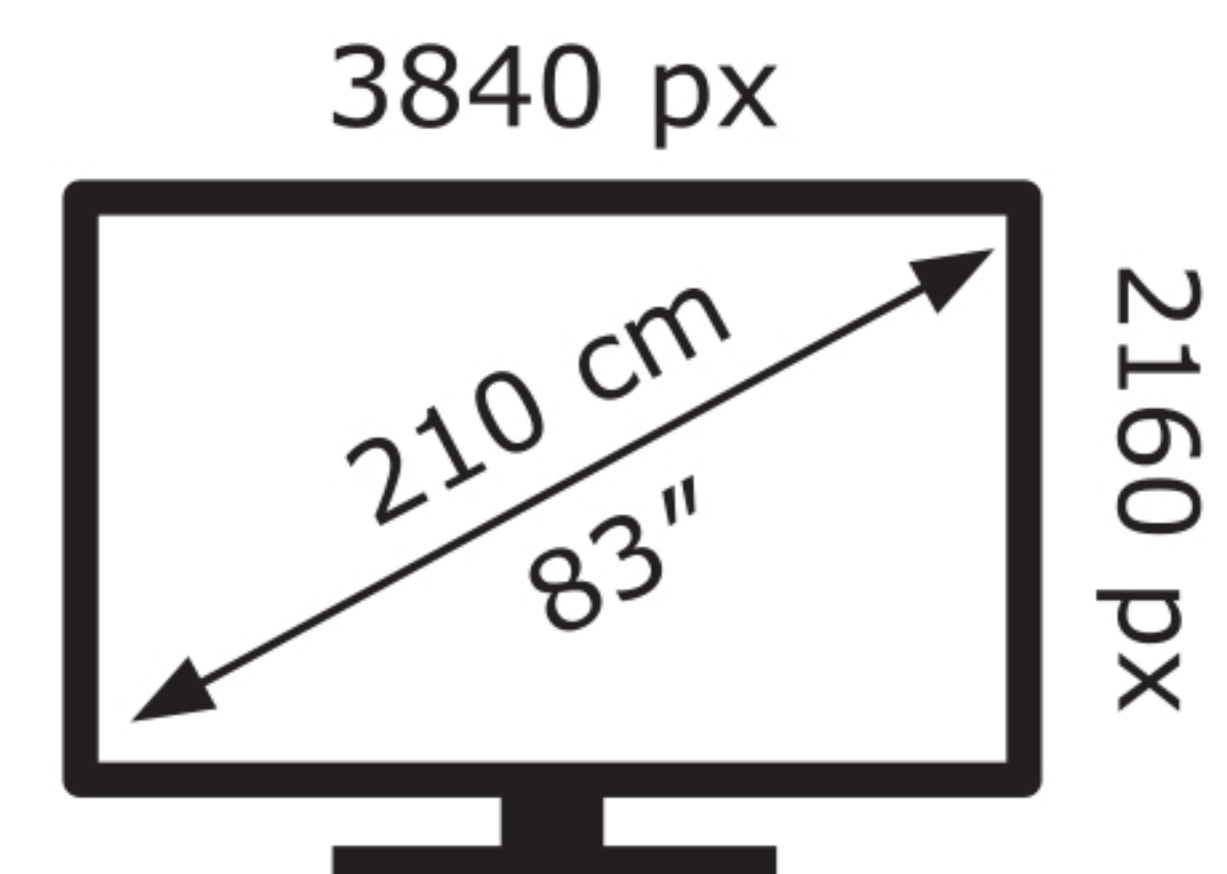

125 kWh/1000h

ABCDEF**G**
HDR
350 kWh/1000h