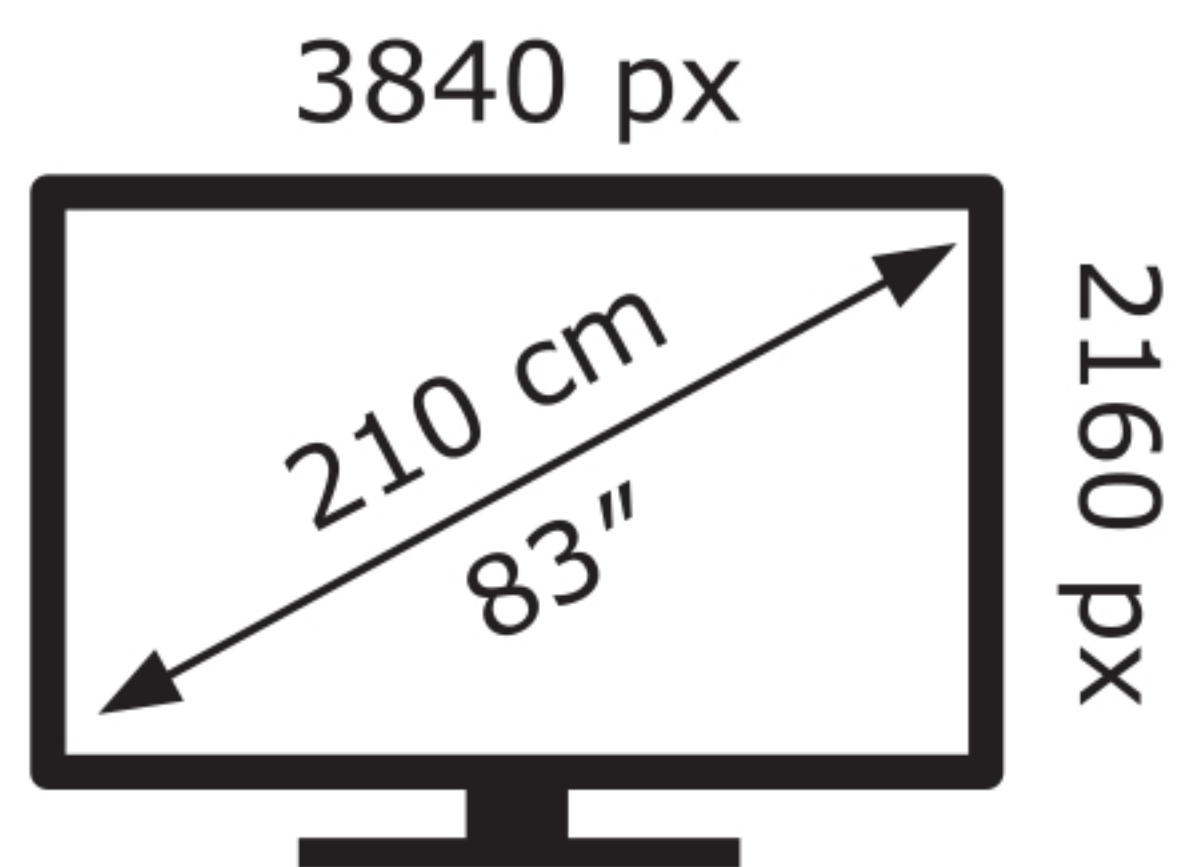

LG Electronics

OLED83G54LW

125 kWh/1000h

ABCDEF**G**
HDR
 350 kWh/1000h

2019/2013

LG Electronics

OLED83G54LW

125 kWh/1000h