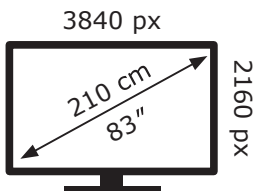

ENERG

LG Electronics

OLED83G64LW

98 kWh/1000h

ABCDEF **G**

345 kWh/1000h