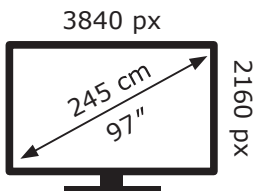

ENERG

LG Electronics

OLED97G64LW

184 kWh/1000h

ABCDEF**G**

350 kWh/1000h

ENERG

LG Electronics