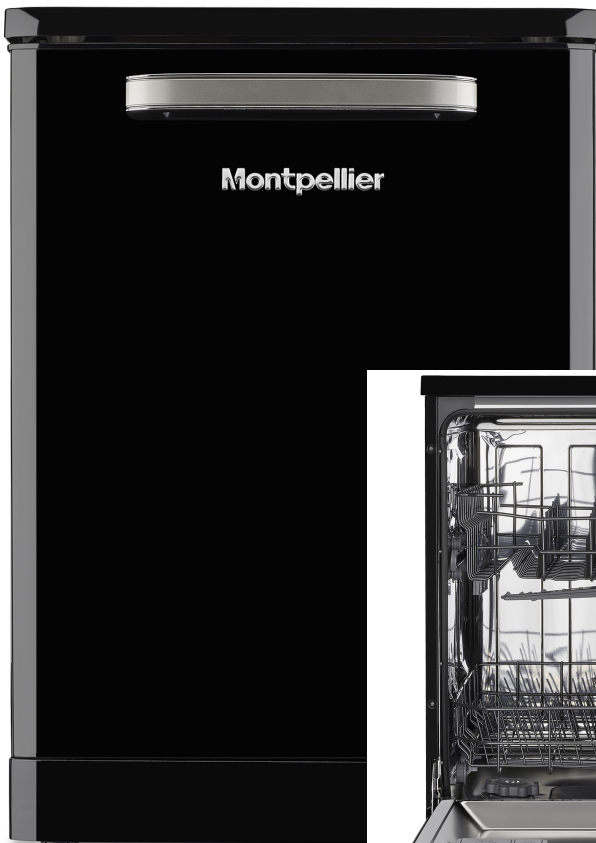

MAB1353K

60cm Retro Dishwasher

Features:

- Style: 60cm Retro
- Freestanding / Integrated: Freestanding
- Colour: Black
- Place Settings: 13
- Control Type: Push Button
- Display Type: LED Indicators
- Delay Timer: 3/6/9hr
- No. of Programmes: 5
 - Eco
 - Intensive 65°C
 - Super 50'
 - Quick 30'
 - Prewash
- Quick Wash Time: 30min
- No. of Temperatures: 3
- Audible End of Programme: Yes
- Half Load Option: Yes
- Height Adjustable Upper Basket: Yes - Loaded
- Height Adjustable Upper Racks: Yes - 2
- Adjustable Prongs: Yes - 2x Lower Basket
- Cutlery Basket: Yes - Removable
- Knife Tray: No

Other features: Retro Style Handle, Stainless Steel Interior, Anti-Bacterial Filter

Technical Spec.

- Water Consumption: 12Ltr
- Rated Power: 1900W
- Rated Current: 8.26 A
- Power Cable Length: 1.65m
- Drain Hose Length: 1.8m
- Water Inlet Hose Length: 1.5m
- Weight Gross/Net: 50/48Kg
- Product Dimensions: H850 W598 D598 mm
- Packed Product Dimensions: H881 W644 D661 mm
- EAN Code: 5060617983061