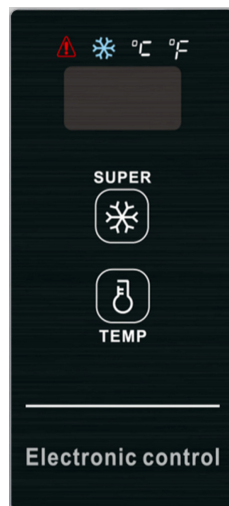

### Product Specification.

Fit Type: Freestanding  
 Product type: Chest Freezer  
 Volume: 142ltr  
 Colour: White  
 Cooling System: Low Frost  
 Auto Defrost: No  
 Flame Retardant Back: Yes  
 Counterbalance Lid: Yes  
 Door Handles: Integrated  
 Lockable Lid: No  
 Temperature Control: Touch Control  
 Display: LED  
 Light: No  
 Freezer Compartments: 1  
 Freezer Baskets: 1  
 Ambient Switch: No  
 Winter Safe -15°C: Yes

### Technical Specificatin.

Freezer Star Rating: 4\*  
 Freezing Capacity Fresh Food (kg/24hr): 6.5  
 Freezer Temperature Rise Time(h): 15  
 Climate Class: SN/T/ST/N (10°C - 43°C)  
 Rated Current: 1A  
 Power Cable Length: 1.65m  
 Weight Gross/Net: 26/23.5Kg  
 Product Dimensions: H850 W632 D550 mm  
 Packed Product Dimensions: H888 W665 D578 mm  
 EAN Code: 5060617984723