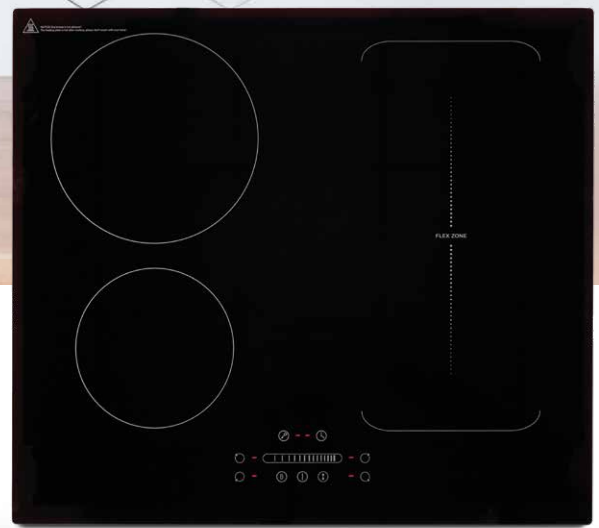

Product Specification Sheet **MINH59FZ** 59cm Induction Hob Flex Zone

Product Specification

Product type	59cm Flex Zone Hob
Fit Type	Integrated
Hob Type	Induction
Main Colour	Black Glass
Hob Surface Material	Glass
Product Fuel Type	Electric
Minute Minder	Yes
99 Minute Zone Timer	Yes
No. of Hob Heating Zones	4
Flex Zone	Yes
Ignition Type	N/A
Boost Function	Yes
Residual Heat Indicator	Yes
Pan Detection	Yes
Automatic Safety Shut Off	Yes
Control Type	Touch Control
Control Panel Lock	Yes
Control Panel Position	Front

Technical Specification

Supply Requirements	32A Hard Wired
Gas - Safe Fitter Required	N/A
Rated Power (W)	7400
Zone 1 Power (W)	2400/2600W
Zone 2 Power (W)	1800/2000W
Zone 3 Power (W)	1400/1500W
Zone 4 Power (W)	1800/2000W
Flex Zone Power (W)	3000/3600W
Fuse Rating (A)	32
Power Cable Length (M)	1.2
Fitted Cable/Plug	Cable
Weight Gross/Net (Kg)	7.95/9.4
Product Dimensions (mm)	H 62 W 590 D 520
Packed Product Dimensions (mm)	H 112 W 655 D 580
EAN Code	5060617984716