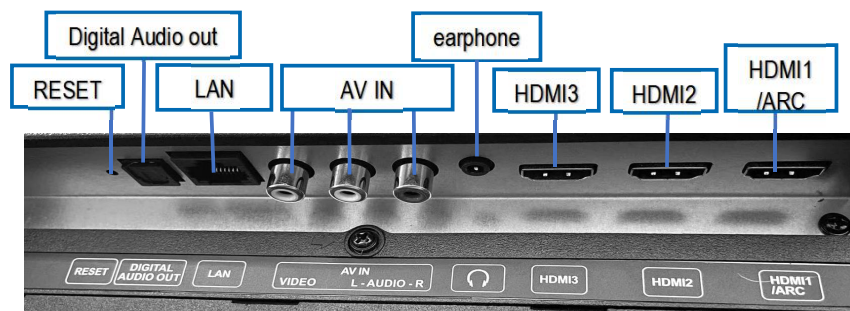

Roku TV HD Smart TV

<https://metzblue.com/fileadmin/UK/24MTD6000YUK.pdf>

24MTD6000YUK

Product data sheet

Kind of Electronic Display: **Television-set**

Picture technology

Display technology	LCD / Direct LED
Aspect ratio	16 : 9
Resolution [px hor x px vert]	1366 x 768
Diagonal screen size [cm] / [inch]	60 cm / 24"
Visible screen area [dm ²]	15.27
HDR-Modus	no
Picture technology	200Hz
Display refresh rate [Hz]	50 / 60
Max. contrast ratio	3000:1
Panel brightness in cd/m ²	180
Automatic brightness control ABC	no
Viewing angle typ. [°]	178
Typical response time in ms (GTG)	8.5
Picture Mode	Low power/Movie/Normal/Sports/Vivid

Reception

Equipped with tuner ex works	DVB-T/-T2
HDTV / UHD TV integrated	yes / no
HEVC (H.265) (High Efficiency Video Coding)	yes
Number of CI+ compatible CI slots	no function

Sound technology

Music output power [W]	2 x 3
Integrated speakers	2
Equalizer	no
Dolby Digital Plus / Dolby Digital	yes / yes
dts Studio Sound	yes
Surround	yes
Audio-mode	Big bass/High treble/Music/Normal/Speech/Theater
Bluetooth®	no

Operation

Remote Control	Y010301-001041-000
Voice input sensor	no
Presence sensor	no
USB Timeshift	yes
Sleep timer	yes
Picture freeze	no
Electronic programme guide (EPG)	yes
Child lock	yes
Top teletext	yes
ON / OFF-Timer	no