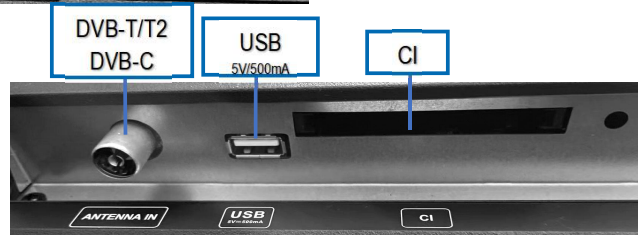

Roku TV HD Smart TV

<https://metzblue.com/fileadmin/UK/24MTD6000YUK.pdf>

24MTD6000YUK

Product data sheet

Kind of Electronic Display: **Television-set**

Picture technology

Display technology	LCD / Direct LED
Aspect ratio	16 : 9
Resolution [px hor x px vert]	1366 x 768
Diagonal screen size [cm] / [inch]	60 cm / 24"
Visible screen area [dm ²]	15.27
HDR-Modus	no
Picture technology	200Hz
Display refresh rate [Hz]	50 / 60
Max. contrast ratio	3000:1
Panel brightness in cd/m ²	180
Automatic brightness control ABC	no
Viewing angle typ. [°]	178
Typical response time in ms (GTG)	8.5
Picture Mode	Low power/Movie/Normal/Sports/Vivid

Reception

Equipped with tuner ex works	DVB-T/-T2
HDTV / UHD TV integrated	yes / no
HEVC (H.265) (High Efficiency Video Coding)	yes
Number of CI+ compatible CI slots	no function

Sound technology

Music output power [W]	2 x 3
Integrated speakers	2
Equalizer	no
Dolby Digital Plus / Dolby Digital	yes / yes
dts Studio Sound	yes
Surround	yes
Audio-mode	Big bass/High treble/Music/Normal/Speech/Theater
Bluetooth®	no

Operation

Remote Control	Y010301-001041-000
Voice input sensor	no
Presence sensor	no
USB Timeshift	yes
Sleep timer	yes
Picture freeze	no
Electronic programme guide (EPG)	yes
Child lock	yes
Top teletext	yes
ON / OFF-Timer	no