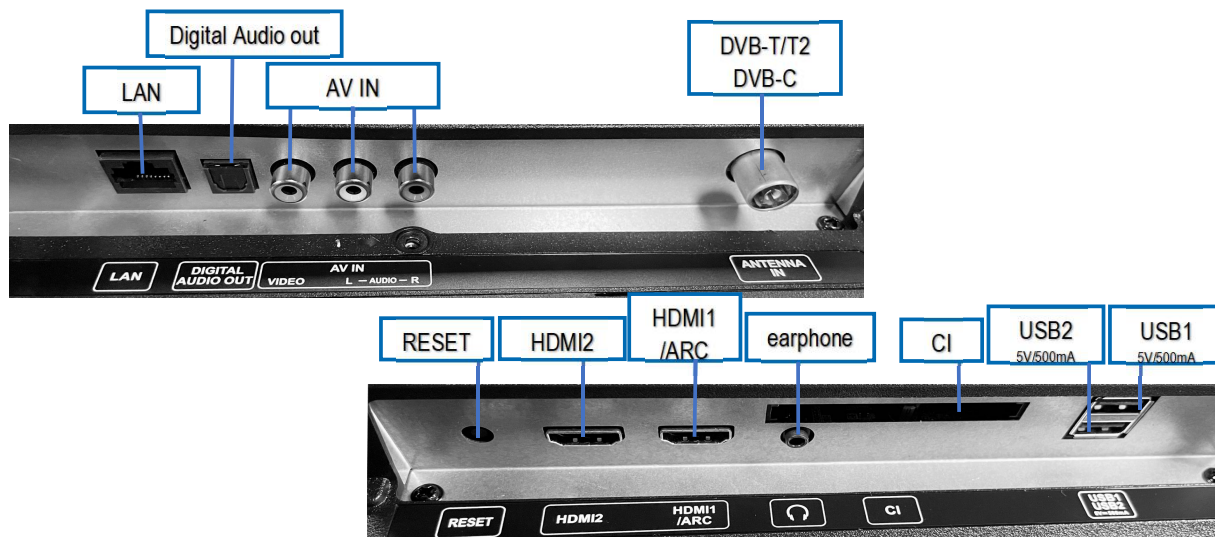

Reception

Equipped with tuner ex works	DVB-T-T2
HDTV / UHD TV integrated	yes / no
HEVC (H.265) (High Efficiency Video Coding)	yes
Number of CI+ compatible CI slots	no function

Sound technology

Music output power [W]	2 x 8
Integrated speakers	2
Equalizer	no
Dolby Digital Plus / Dolby Digital	yes / yes
dts Studio Sound	yes
Surround	yes
Audio-mode	Big bass/High treble/Music/Normal/Speech/Theater
Bluetooth®	no

Operation

Remote Control	Y010301-000513-001
Voice input sensor	no
Presence sensor	no
USB Timeshift	yes
Sleep timer	yes
Picture freeze	no
Electronic programme guide (EPG)	yes
Child lock	yes
Top teletext	yes
ON / OFF-Timer	no

Connectivity

HDMI input / including CEC / and with eARC	2 / 2 / 1(HDMI1)
USB	2
LAN network connection (RJ 45)	yes
S/PDIF digital audio output - optical / coaxial	yes / no
Headphone	yes
Audio Video in / VGA	yes / no
Audio input (analogue), Jack connector / Cinch	no / no