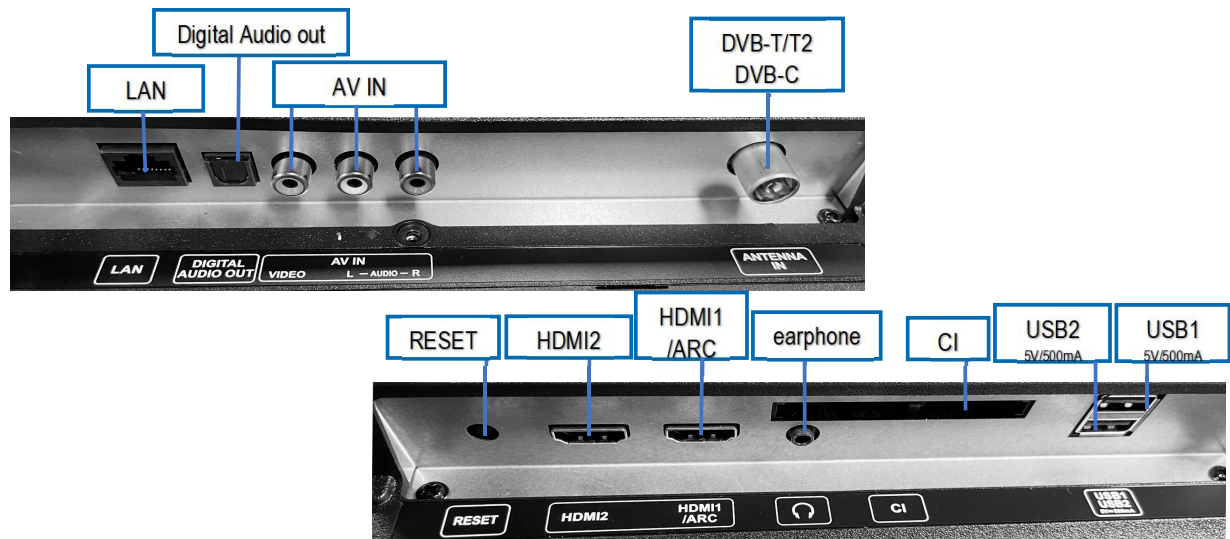

Roku TV FHD Smart TV

<https://metzblue.com/fileadmin/UK/40MTD6000Z.pdf>

40MTD6000Z

Product data sheet

Kind of Electronic Display: **Television-set**

Picture technology

Display technology	LED / Direct LED
Aspect ratio	16 : 9
Resolution [px hor x px vert]	1920 x 1080
Diagonal screen size [cm] / [inch]	100 cm / 39.5"
Visible screen area [dm ²]	42.62
HDR-Modus	HDR / HDR 10 / HLG
Picture technology	200Hz SMO
Display refresh rate [Hz]	50 / 60
Max. contrast ratio	5000:1
Panel brightness in cd/m ²	200
Automatic brightness control ABC	no
Viewing angle typ. [°]	178
Typical response time in ms (GTG)	8.5
Picture Mode	Low power/Movie/Normal/Sports/Vivid

Reception

Equipped with tuner ex works	DVB-T-T2
FHDTV / UHDTV integrated	yes / no
HEVC (H.265) (High Efficiency Video Coding)	yes
Number of CI+ compatible CI slots	no function

Sound technology

Music output power [W]	2 x 8
Integrated speakers	2
Equalizer	no
Dolby Digital Plus / Dolby Digital	yes / yes
dts Studio Sound	yes
Surround	yes
Audio-mode	Big bass/High treble/Music/Normal/Speech/Theater
Bluetooth®	no

Operation

Remote Control	Y010301-000513-001
Voice input sensor	no
Presence sensor	no
USB Timeshift	yes
Sleep timer	yes
Picture freeze	no
Electronic programme guide (EPG)	yes
Child lock	yes
Top teletext	yes
ON / OFF-Timer	no

Connectivity

HDMI input / including CEC / and with eARC	2 / 2 / 1(HDMI1)
USB	2
LAN network connection (RJ 45)	yes
S/PDIF digital audio output - optical / coaxial	yes / no
Headphone	yes
Audio Video in / VGA	yes / no
Audio input (analogue), Jack connector / Cinch	no / no