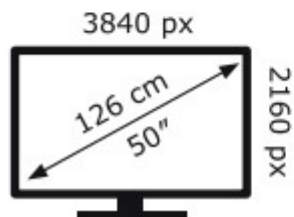

METZ

50MRD6000YUK

70 kWh/1000h

ABCDEF**G**

103 kWh/1000h

2019/2013