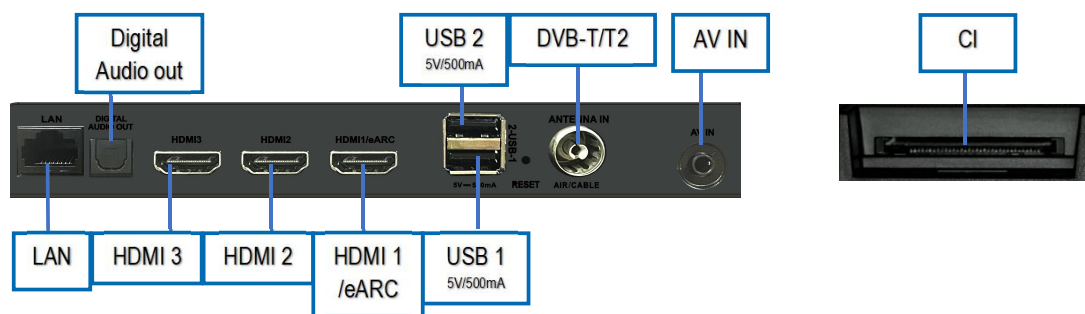

Roku TV 4k/UHD Smart TV

METZ
Lead the future

<https://metzblue.com/fileadmin/UK/50MRD6000Z.pdf>

50MRD6000Z

Product data sheet

Kind of Electronic Display: **Television-set**

Picture technology

Display technology	LED / Direct LED
Aspect ratio	16 : 9
Resolution [px hor x px vert]	3840 x 2160
Diagonal screen size [cm] / [inch]	126 cm / 50"
Visible screen area [dm ²]	67.56
HDR-Modus	HDR / HDR10 / HLG
Picture technology	800Hz SMO
Display refresh rate [Hz]	50 / 60
Max. contrast ratio	5000:1
Panel brightness in cd/m ²	250
Automatic brightness control ABC	no
Viewing angle typ. [°]	178
Typical response time in ms (GTG)	8
Picture Mode	Low power/Movie/Normal/Sports/Vivid

Reception

Equipped with tuner ex works	DVB-T/-T2
HDTV / UHD TV integrated	yes / yes
HEVC (H.265) (High Efficiency Video Coding)	yes
Number of CI+ compatible CI slots	1

Sound technology

Music output power [W]	2*10
Integrated speakers	2
Equalizer	no
Dolby Digital Plus / Dolby Digital	yes /yes
dts Studio Sound	yes
Surround	yes
Audio-mode	Big bass/High treble/Music/Normal/Speech/Theater
Bluetooth®	no

Operation

Remote Control	Y010301-000513-001
Voice input sensor	no
Presence sensor	no
USB recording / USB Timeshift	no / yes
Sleep timer	yes
Picture freeze	no
Electronic programme guide (EPG)	yes
Child lock	yes
Top teletext	yes
ON / OFF-Timer	no