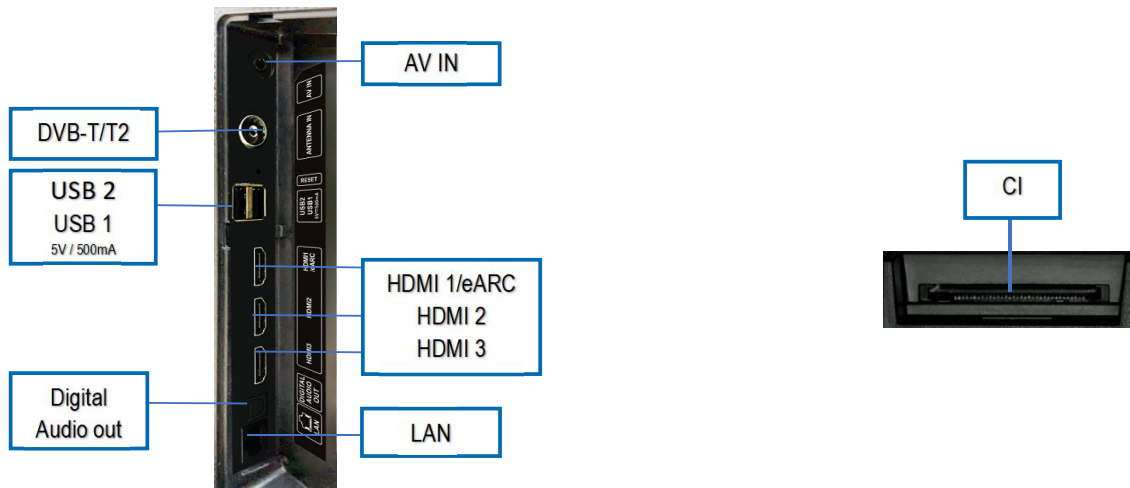

### Reception

Equipped with tuner ex works	DVB-T/-T2
HDTV / UHD TV integrated	yes / yes
HEVC (H.265) (High Efficiency Video Coding)	yes
Number of CI+ compatible CI slots	1

### Sound technology

Music output power [W]	2*10
Integrated speakers	2
Equalizer	no
Dolby Digital Plus / Dolby Digital	yes /yes
dts Studio Sound	yes
Surround	yes
Audio-mode	Big bass/High treble/Music/Normal/Speech/Theater
Bluetooth®	no

### Operation

Remote Control	Y010301-000513-001
Voice input sensor	no
Presence sensor	no
USB recording / USB Timeshift	no / yes
Sleep timer	yes
Picture freeze	no
Electronic programme guide (EPG)	yes
Child lock	yes
Top teletext	yes
ON / OFF-Timer	no