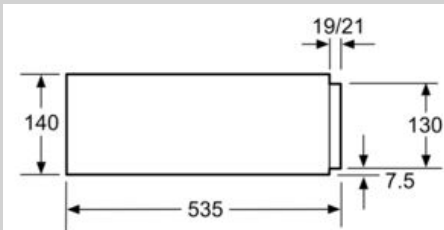

N 90, Built-in warming drawer, 60 x 14 cm,
Stainless steel
N17HH10NOB

Dimensioned drawings