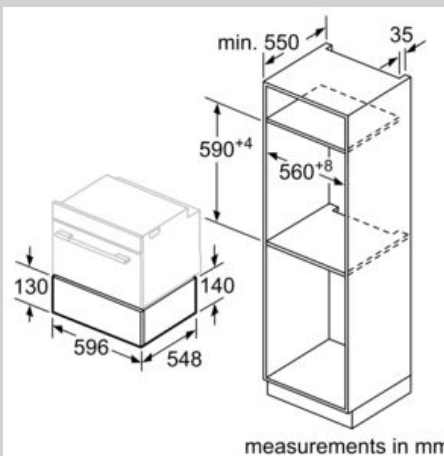

##### Technical Data

Construction type : Built-in

Color / Material Front : Stainless steel

Maximum number of plates : 12

Maximum number of espresso cups : 64

Dimensions : 140 x 596 x 548 mm

Dimensions of the packed product (HxWxD) : 210 x 660 x 660 mm

### Technical information

- Cavity volume: 20 l
- Loading up to 25 kg
- Power cord length 150 cm Cable length
- Appliance dimension (hxwx): 140 mm x 596 mm x 548 mm
- Niche dimension (hxwx): 140 mm x 560 mm - 568 mm x 550 mm
- Total connected load electric: 0.81 KW
- Please refer to the dimensions provided in the installation manual

N 90, Built-in warming drawer, 60 x 14 cm,  
Stainless steel  
N17HH10NOB

## Dimensioned drawings

Compact ovens with an appliance height of 455 mm can be installed above a warming drawer. An intermediate floor is not required.

measurements in mm

measurements in mm