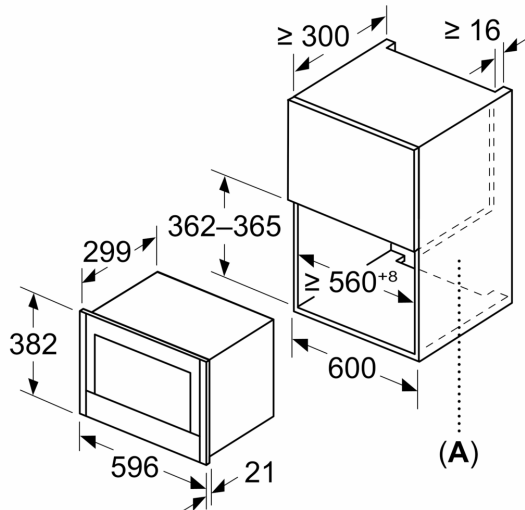

Cleaning

- EasyClean
- Grill with selfclean coating

Accessories

- 1 x Glass tray, 1 x grid

Performance/technical information

- Nominal voltage: 220 - 240 V
- Total connected load electric: 1.99 KW
- Cavity volume: 21 l
- Appliance dimension (hxwxh): 382 mm x 596 mm x 318 mm
- Niche dimension (hxwxh): 362 mm - 382 mm x 560 mm - 568 mm x 300 mm
- Frameless installation recommended for wall units, but also suitable for tall housing
- Please refer to the dimensions provided in the installation manual

N 70, BUILT-IN MICROWAVE OVEN,
GRAPHITE-GREY
NL4GR31G1B

Dimensioned drawings

Measurements in mm

A: Back wall open

Measurements in mm

A: Back wall open

measurements in mm

A: Overhang at top:
 Recess 362: 6 mm
 Recess 365: 3 mm
 B: Overhang at bottom: 14 mm