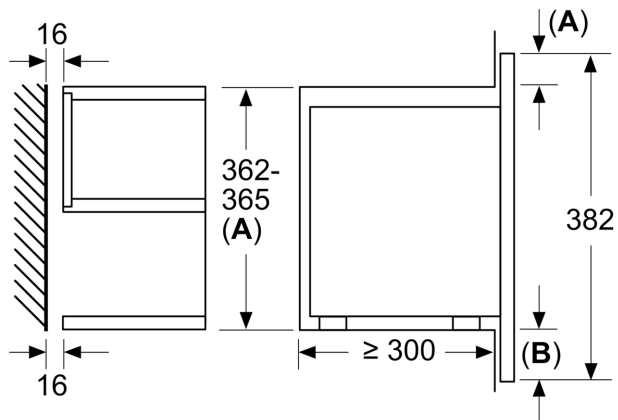

Cleaning

- EasyClean
- Grill with selfclean coating

Accessories

- 1 x Glass tray, 1 x grid

Performance/technical information

- Nominal voltage: 220 - 240 V
- Total connected load electric: 1.99 KW
- Cavity volume: 21 l
- Appliance dimension (hxwxh): 382 mm x 596 mm x 318 mm
- Niche dimension (hxwxh): 362 mm - 382 mm x 560 mm - 568 mm x 300 mm
- Frameless installation recommended for wall units, but also suitable for tall housing
- Please refer to the dimensions provided in the installation manual

N 70, BUILT-IN MICROWAVE OVEN,
GRAPHITE-GREY
NL4GR31G1B

Dimensioned drawings

Measurements in mm

A: Back wall open

Measurements in mm

A: Back wall open

measurements in mm

A: Overhang at top:
 Recess 362: 6 mm
 Recess 365: 3 mm
 B: Overhang at bottom: 14 mm