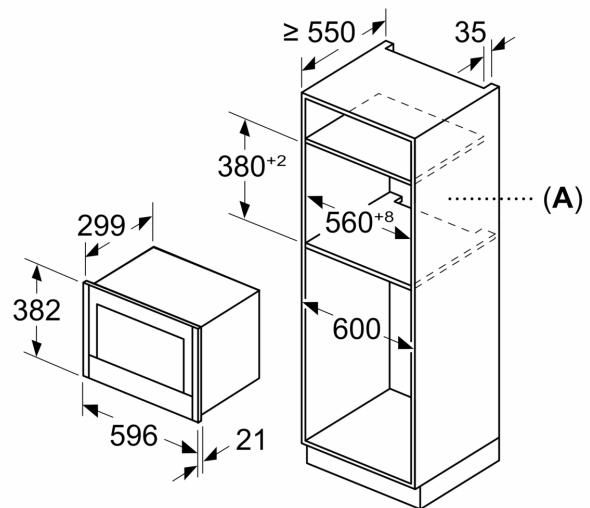

Cleaning

- EasyClean
- Grill with selfclean coating

Accessories

- 1 x Glass tray, 1 x grid

Performance/technical information

- Nominal voltage: 220 - 240 V
- Total connected load electric: 1.99 KW
- Cavity volume: 21 l
- Appliance dimension (hxwxh): 382 mm x 596 mm x 318 mm
- Niche dimension (hxwxh): 362 mm - 382 mm x 560 mm - 568 mm x 300 mm
- Frameless installation recommended for wall units, but also suitable for tall housing
- Please refer to the dimensions provided in the installation manual

N 70, BUILT-IN MICROWAVE OVEN,
GRAPHITE-GREY
NL4GR31G1B

Dimensioned drawings

Measurements in mm

A: Back wall open

Measurements in mm

A: Back wall open

measurements in mm

A: Overhang at top:
 Recess 362: 6 mm
 Recess 365: 3 mm
 B: Overhang at bottom: 14 mm