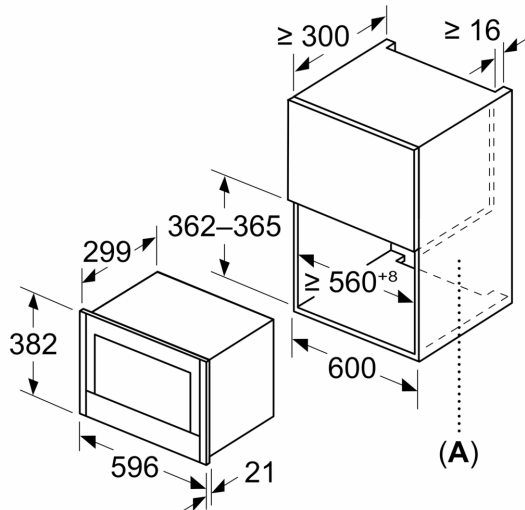

Cleaning

- EasyClean
- Grill with selfclean coating

Accessories

- 1 x Glass tray, 1 x grid

Performance/technical information

- Total connected load electric: 1.99 KW
- Nominal voltage: 220 - 240 V
- Cavity volume: 21 l
- Appliance dimension (hxwxh): 382 mm x 596 mm x 318 mm
- Niche dimension (hxwxh): 362 mm - 382 mm x 560 mm - 568 mm x 300 mm
- Frameless installation recommended for wall units, but also suitable for tall housing
- Please refer to the dimensions provided in the installation manual

N 70, BUILT-IN MICROWAVE OVEN,
GRAPHITE-GREY
NR4GR31G1B

Dimensioned drawings

Measurements in mm

A: Back wall open

Measurements in mm

A: Back wall open

measurements in mm

A: Overhang at top:
Recess 362: 6 mm
Recess 365: 3 mm
B: Overhang at bottom: 14 mm