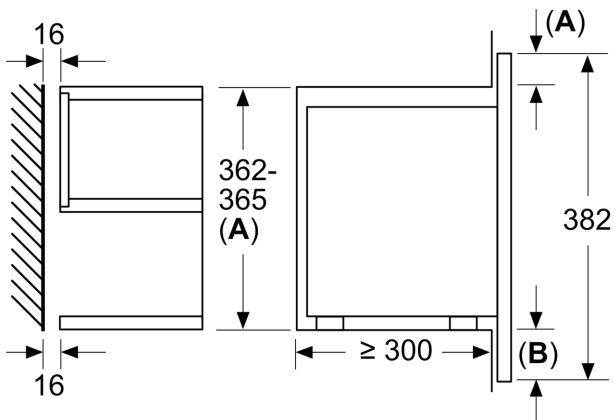

Cleaning

- EasyClean
- Grill with selfclean coating

Accessories

- 1 x Glass tray, 1 x grid

Performance/technical information

- Total connected load electric: 1.99 KW
- Nominal voltage: 220 - 240 V
- Cavity volume: 21 l
- Appliance dimension (hxwxh): 382 mm x 596 mm x 318 mm
- Niche dimension (hxwxh): 362 mm - 382 mm x 560 mm - 568 mm x 300 mm
- Frameless installation recommended for wall units, but also suitable for tall housing
- Please refer to the dimensions provided in the installation manual

N 70, BUILT-IN MICROWAVE OVEN,
GRAPHITE-GREY
NR4GR31G1B

Dimensioned drawings

Measurements in mm

A: Back wall open

Measurements in mm

A: Back wall open

measurements in mm

A: Overhang at top:
Recess 362: 6 mm
Recess 365: 3 mm
B: Overhang at bottom: 14 mm