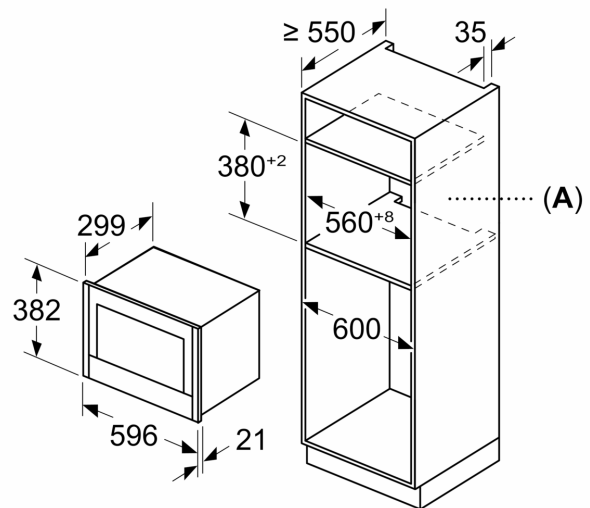

Cleaning

- EasyClean
- Grill with selfclean coating

Accessories

- 1 x Glass tray, 1 x grid

Performance/technical information

- Total connected load electric: 1.99 KW
- Nominal voltage: 220 - 240 V
- Cavity volume: 21 l
- Appliance dimension (hxwxh): 382 mm x 596 mm x 318 mm
- Niche dimension (hxwxh): 362 mm - 382 mm x 560 mm - 568 mm x 300 mm
- Frameless installation recommended for wall units, but also suitable for tall housing
- Please refer to the dimensions provided in the installation manual

N 70, BUILT-IN MICROWAVE OVEN,
GRAPHITE-GREY
NR4GR31G1B

Dimensioned drawings

Measurements in mm

A: Back wall open

Measurements in mm

A: Back wall open

measurements in mm

A: Overhang at top:
Recess 362: 6 mm
Recess 365: 3 mm
B: Overhang at bottom: 14 mm