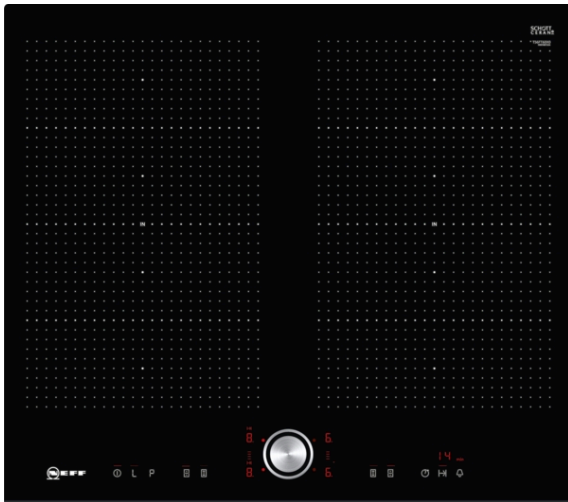

N 70, Induction hob, 60 cm, Black,
T56FT60X0

COOKING PASSION SINCE 1877

FlexInduction Hob with TwistPad control.

- ✓ TwistPad® – our removable, magnetic control dial that gives you precise, convenient control over all cooking zones.
- ✓ Flex Induction – Your hob detects and heats your individual cookware.
- ✓ Power Move – Just slide your cookware to adjust the temperature.
- ✓ Power Boost – An extra surge of heat when you need fast results.
- ✓ Induction – the heat is generated directly in the cookware for precise cooking that stops when power is off.

Features

Technical Data

Product name/family : Cooking zone ceramic

Construction type : Built-in

Energy input : Electric

Total number of positions that can be used at the same time : 4
Min. required niche size for installation (HxWxD) : 51 x 560-560 x 490-500 mm

Basic surface material : Ceramic

Color of surface : Black

Length of electrical supply cord : 110.0 cm

EAN code : 4242004195702

Voltage : 220-240 V

Frequency : 50; 60 Hz

Optional accessories

Z9406SE0	6 pieces Set
Z9410X1	Stainless Steel roaster with glas lid
Z9415X1	Steaming Rack for Stainless Steel roaste
Z9416X2	Griddle Plate
Z9417X2	Teppan Yaki (large)
Z943SE0	Set of 2 pots and 1 pan

4 242004 195702

Features

Design

- Bevelled front edge
- 60 cm: space for 4 pots or pans.

Flexibility of cooking zones

- 2 Flex zones: use cookware of any shape or size anywhere within the 40cm long zone.
- Cooking zone front left: 240 mm, 190 mm, 2.2 KW (max. power 3.7 KW)
- Cooking zone rear left: 240 mm, 190 mm, 2.2 KW (max. power 3.7 KW)
- Cooking zone rear right: 240 mm, 190 mm, 2.2 KW (max power 3.7 KW)
- Cooking zone front right: 240 mm, 190 mm, 2.2 KW (max. power 3.7 KW)