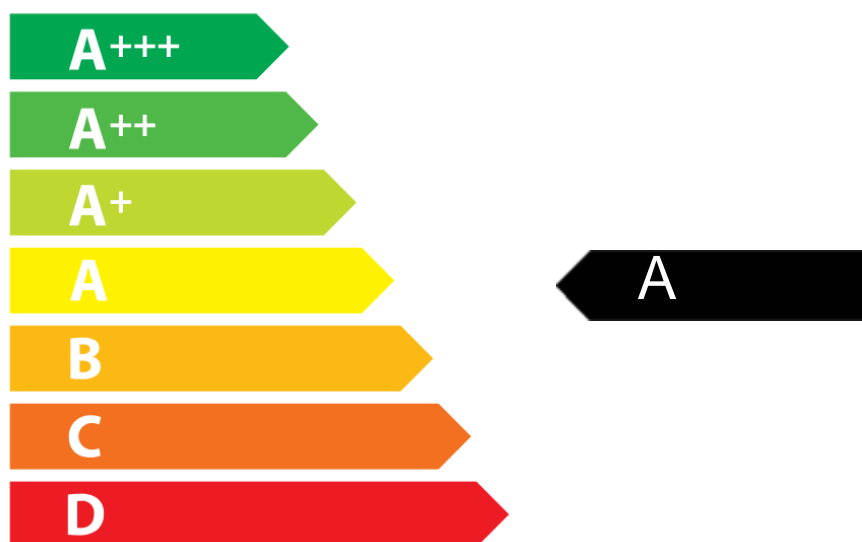

ENERGY

RANGEmaster
UNRIVALLED PERFORMANCE

CLASSIC DELUXE 110

79 L

1.01 kWh/Cycle*

0.88 kWh/Cycle*

65/2014

ENERGY

RANGEmaster
UNRIVALLED PERFORMANCE

CLASSIC DELUXE 110

79 L

0.83 kWh/Cycle*

65/2014

ENERG
енергия · ενεργεια

RANGEmaster
UNRIVALLED PERFORMANCE

CLASSIC DELUXE 110