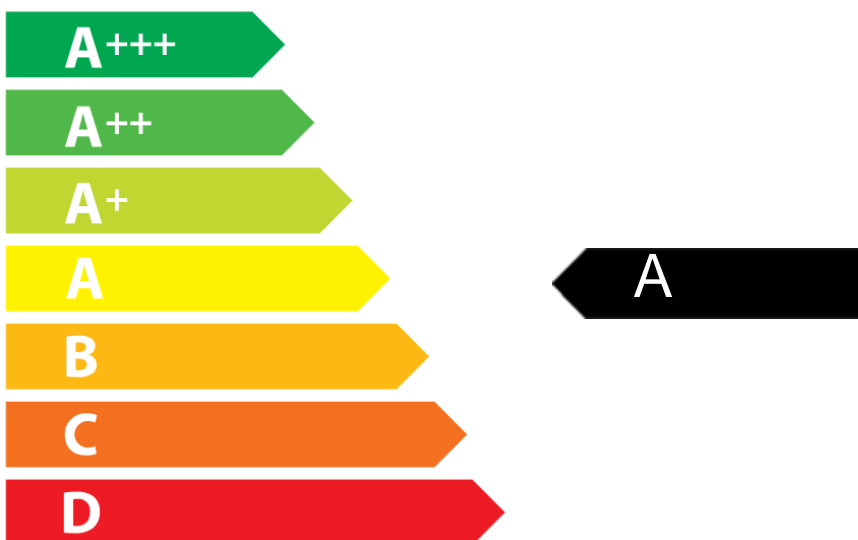

ENERGY

RANGEmaster
UNRIVALLED PERFORMANCE

CLASSIC DELUXE 110

79 L

1.01 kWh/Cycle*

0.88 kWh/Cycle*

65/2014

ENERGY

RANGEmaster
UNRIVALLED PERFORMANCE

CLASSIC DELUXE 110

79 L

0.83 kWh/Cycle*

65/2014

ENERG
енергия · ενεργεια

RANGEmaster
UNRIVALLED PERFORMANCE

CLASSIC DELUXE 110