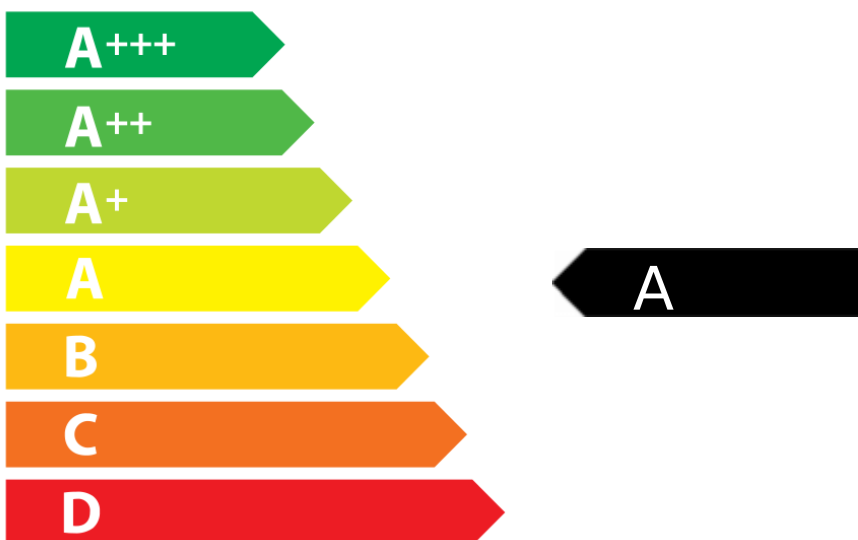

ENERGY

RANGemaster
UNRIVALLED PERFORMANCE

CLASSIC DELUXE 110

79 L

1.01 kWh/Cycle*

0.88 kWh/Cycle*

65/2014

ENERGY