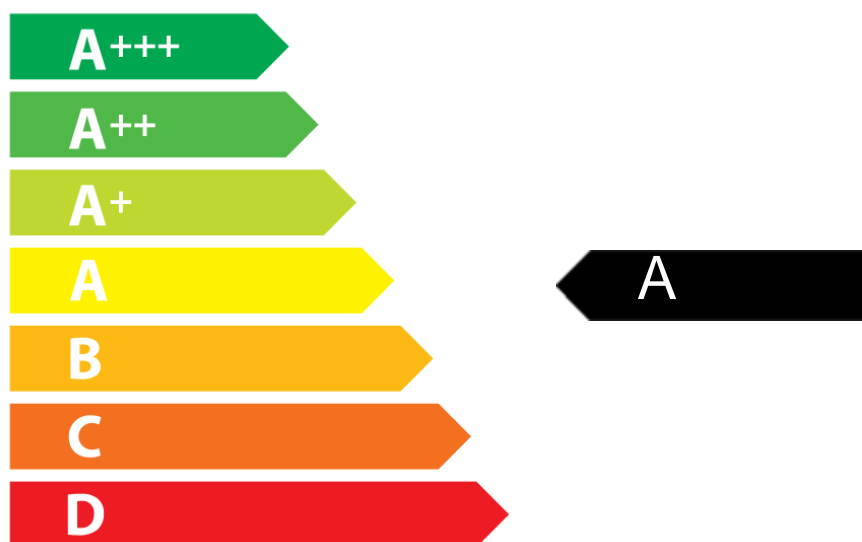

# ENERGY

**RANGEmaster**  
UNRIVALLED PERFORMANCE

CLASSIC DELUXE 110

79 L

1.01 kWh/Cycle\*

0.88 kWh/Cycle\*

65/2014

# ENERGY

**RANGemaster**  
UNRIVALLED PERFORMANCE

CLASSIC DELUXE 110

79 L

0.83 kWh/Cycle\*

65/2014

**ENERG**  
енергия · ενεργεια

**RANGEmaster**  
UNRIVALLED PERFORMANCE