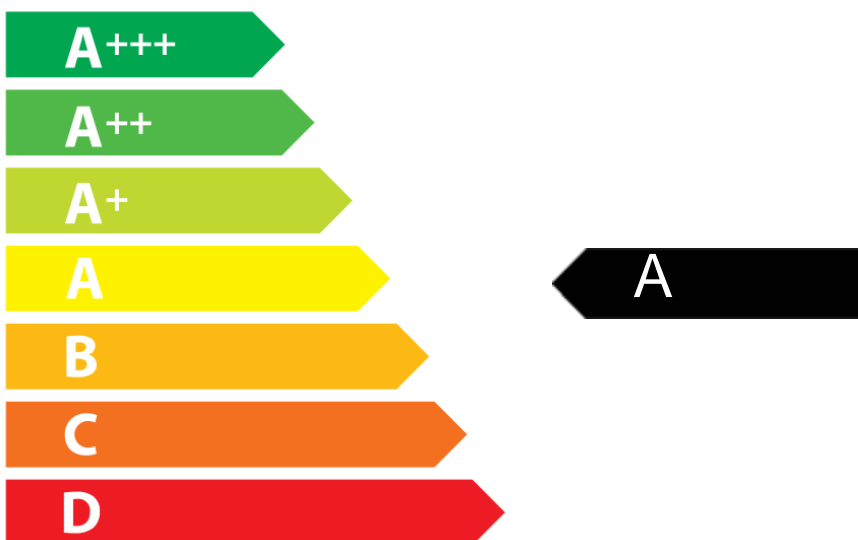

ENERGY

RANGEmaster
UNRIVALLED PERFORMANCE

ELISE 110

79 L

1.01 kWh/Cycle*

0.88 kWh/Cycle*

65/2014

ENERGY

RANGEmaster
UNRIVALLED PERFORMANCE

ELISE 110

79 L

0.83 kWh/Cycle*

65/2014

ENERG
енергия · ενέργεια

RANGEmaster
UNRIVALLED PERFORMANCE

ELISE 110