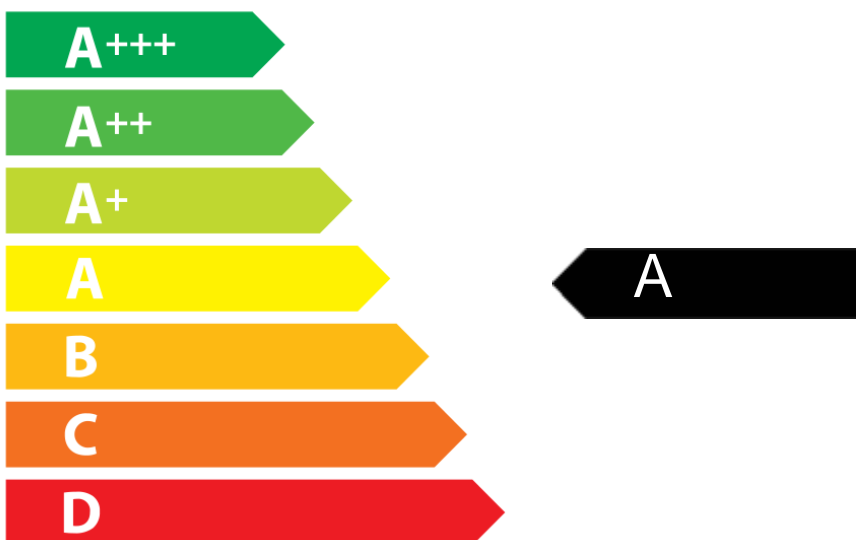

ENERGY

RANGemaster
UNRIVALLED PERFORMANCE

PROFESSIONAL DELUXE 100

79 L

1.01 kWh/Cycle*

0.88 kWh/Cycle*

65/2014

ENERGY