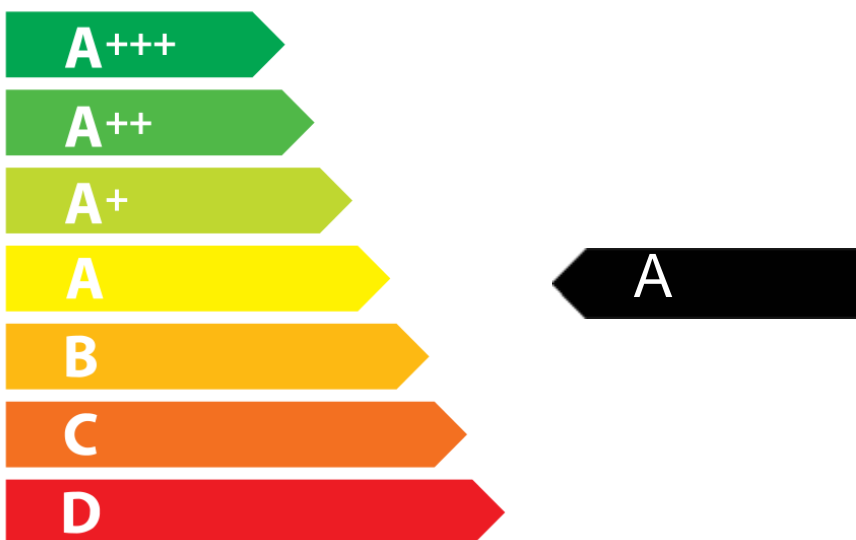

ENERGY

RANGemaster
UNRIVALLED PERFORMANCE

PROFESSIONAL DELUXE 110

79 L

1.01 kWh/Cycle*

0.88 kWh/Cycle*

65/2014

ENERGY