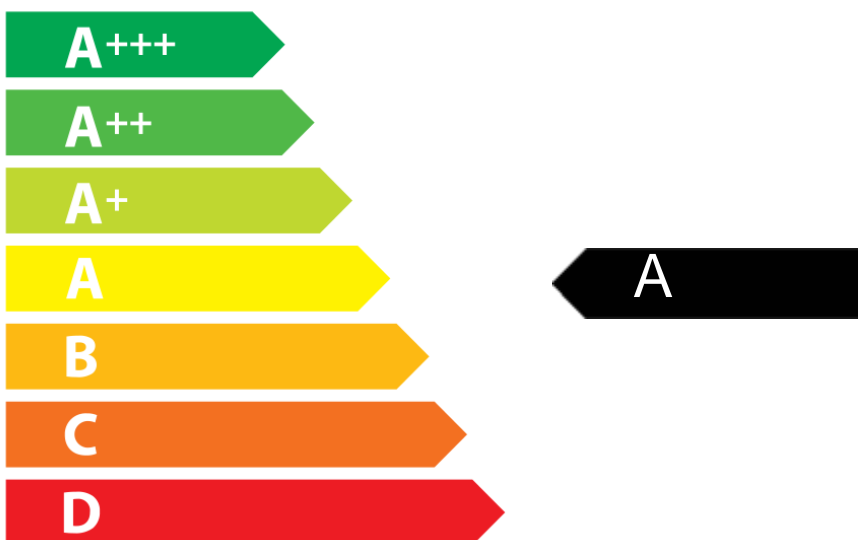

ENERGY

RANGemaster
UNRIVALLED PERFORMANCE

PROFESSIONAL 100

79 L

0.83 kWh/Cycle*

65/2014

ENERGY

RANGemaster
UNRIVALLED PERFORMANCE