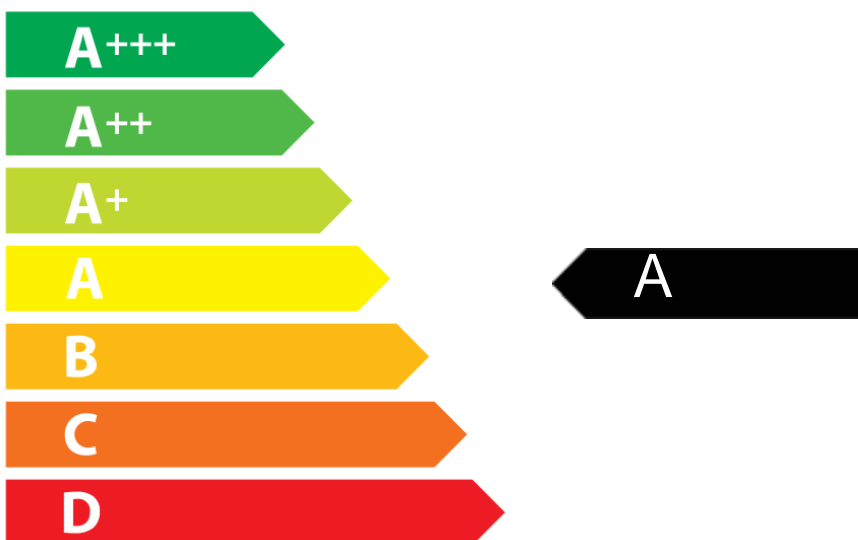

ENERGY

RANGemaster
UNRIVALLED PERFORMANCE

PROFESSIONAL 90

79 L

0.83 kWh/Cycle*

65/2014

ENERGY

RANGemaster
UNRIVALLED PERFORMANCE