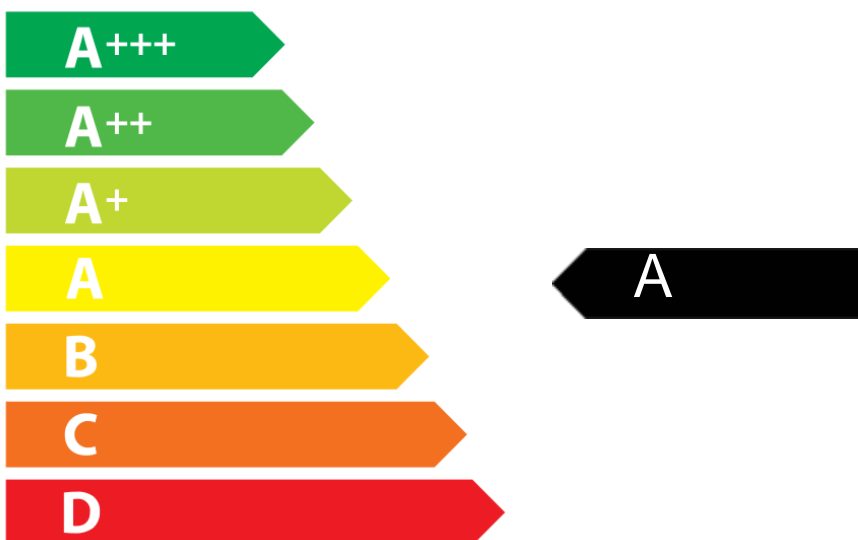

ENERGY

RANGEmaster
UNRIVALLED PERFORMANCE

PROFESSIONAL 90

79 L

0.83 kWh/Cycle*

65/2014

ENERGY

RANGemaster
UNRIVALLED PERFORMANCE