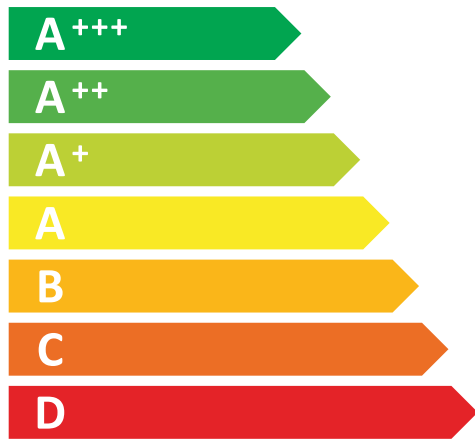

ENERGY

SAMSUNG

DV90BB5245AB

A+++

192
kWh/annum

182
min/cycle*

9.0
kg

64
dB

ABCDEF

392/2012

Size: W 110 x H 220 mm

Material : ART

Release paper: Pale blue-green Glassine