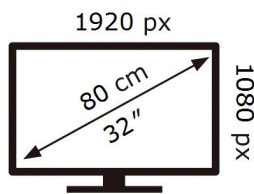

QE32LS03BBU

33 kWh/1000h

ABCDEF **G**

HDR

50 kWh/1000h

2019/2013