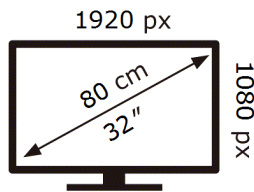

SAMSUNG

QE32LS03BBU

33 kWh/1000h

ABCDEF **G**

50 kWh/1000h

2019/2013

ENERG

SAMSUNG