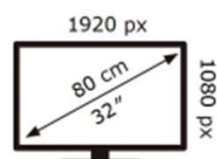

2019/2013

ABCDEF **G**
HDR
49 kWh/1000h