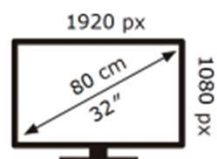

SAMSUNG

QE32LS03CBU

27 kWh/1000h

SAMSUNG

QE32LS03CBU

27 kWh/1000h

ABCDEF **G**
HDR
49 kWh/1000h

2019/2013