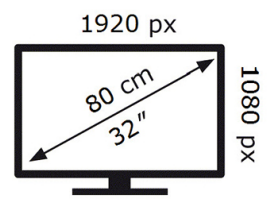

SAMSUNG

QE32LS03BBU

**33** kWh/1000h

ABCDEF **G**

**50** kWh/1000h

2019/2013