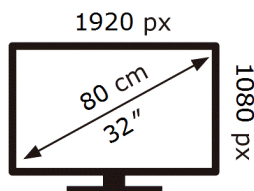

ENERG

Samsung

QE32Q5FAAU

27 kWh/1000h

ABCDEF **G**

51 kWh/1000h

2019/2013