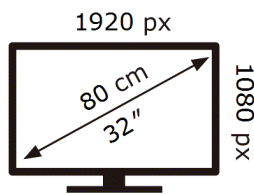

Samsung

QE32Q5FAAU

27 kWh/1000h

ABCDEF **G**

51 kWh/1000h

ENERG

Samsung

QE32Q5FAAU