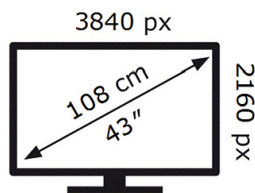

SAMSUNG

QE43LS03BAU

74 kWh/1000h

ABCDEF **G**

127 kWh/1000h

2019/2013