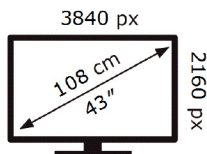

SAMSUNG

QE43LS03DAU

**53** kWh/1000h

ABCDEF **G**

**HDR**

**112** kWh/1000h

2019/2013