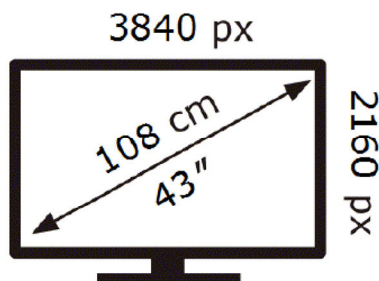

ENERG ⚡

SAMSUNG

QE43Q60BAU

65 kWh/1000h

ABCDEF **G**

101 kWh/1000h

2019/2013