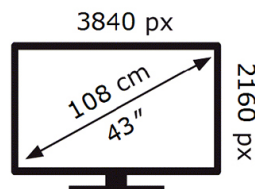

SAMSUNG

QE43Q60CAU

54 kWh/1000h

ABCDEF **G**

102 kWh/1000h

2019/2013