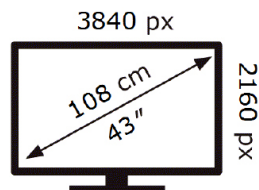

SAMSUNG

QE43Q60DAU

50 kWh/1000h

ABCDEF **G**

101 kWh/1000h

2019/2013