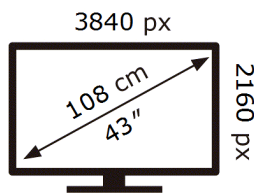

SAMSUNG

QE43QN90DAT

51 kWh/1000h

ABCDEF **G**

106 kWh/1000h

2019/2013

ENERG 

SAMSUNG