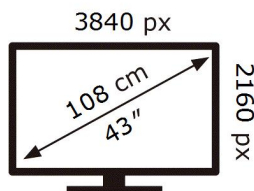

QE43QN90DAT

51 kWh/1000h

ABCDEF **G**

106 kWh/1000h

2019/2013